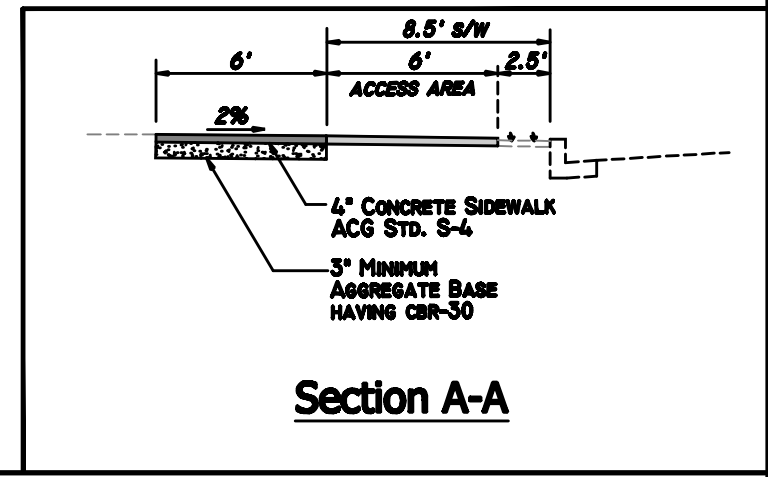

LEGEND

-  BIKESHARE STATION
-  MAP FRAME
-  TERMINAL
-  ACCESS AREA

capital bikeshare

Station #1
N. Meade St. & Arlington Blvd.
1414 N. Meade St.
Sept. 14, 2011
Exhibit

11 Docks