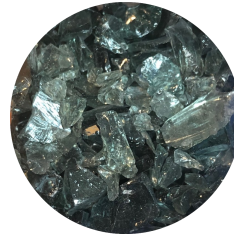

SEA FOAM

STRAWBERRY

ARCTIC

FIRE

SAPPHIRE

TREASURE

GALAXY

MAPLE

NOIR

ICE

SNOW

EMERALD

CAMO

TITANIUM

AQUARIUM

SPRING

REFLECTION

BLAZE

ROSE GOLD

CHROME

OYSTER

SMOKE

2500 GPH POROSITY TREE FRIENDLY SELF CLEANING COST EFFECTIVE SUSTAINABLE RECYCLED PERVIOUS LEED ADA LID

202.760.1099 PHONE